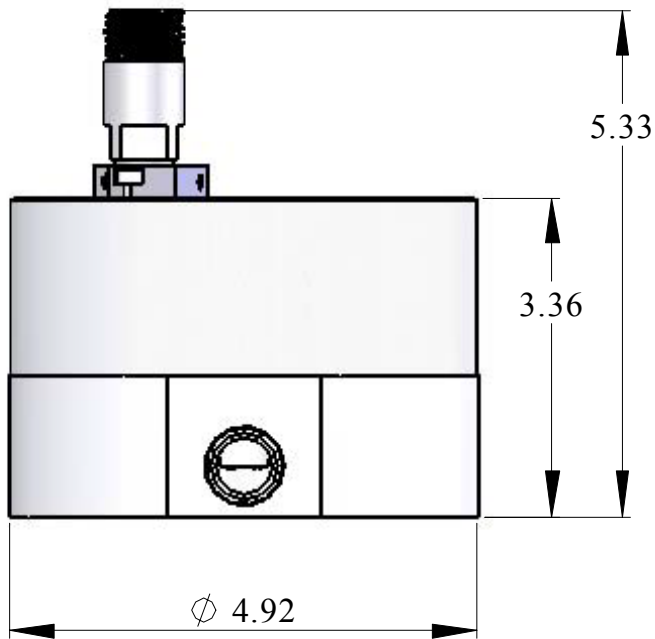

AW COMPANY USE ONLY

TITLE: JVK-60 + IR-P EXTERNAL DIMENSIONS

PART NUMBER: --

DRAWING NUMBER: JVK6P899A

DRAWN BY: SCOTT HONSBERGER

CHECKED BY: --

REV: A

DATE: 8/24/2005

SCALE: 1:2

REV.	DESCRIPTION	DATE	BY