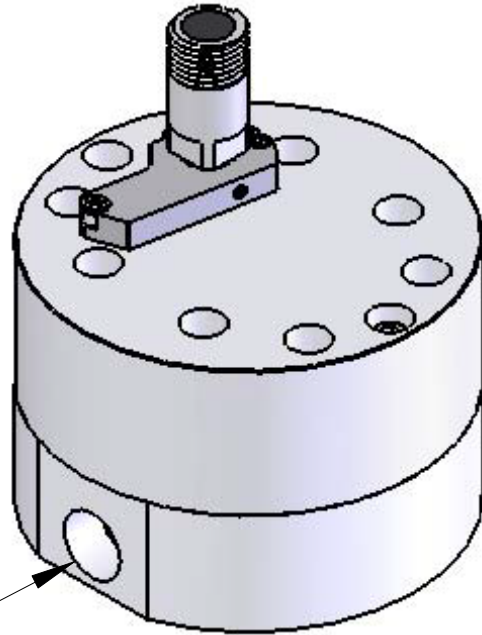

JVK-60 WITH IR-P SENSOR EXTERNAL DIMENSIONS

1/2" NPT PORTS