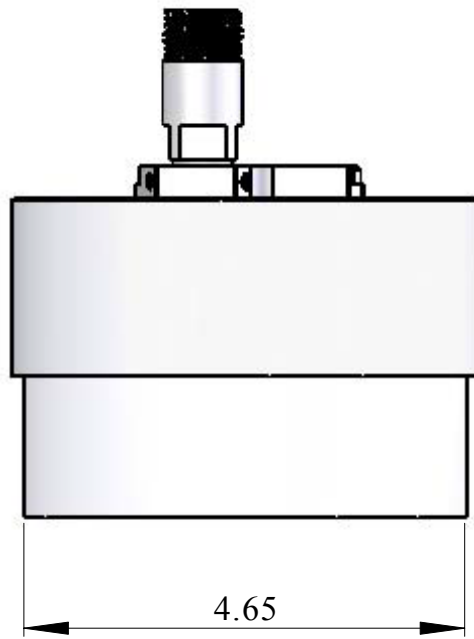

AW COMPANY USE ONLY

TITLE: JVK-60 + IR-P EXTERNAL DIMENSIONS

PART NUMBER: --

DRAWING NUMBER: JVK6P899A

DRAWN BY: SCOTT HONSBERGER

CHECKED BY: --

REV: A

DATE: 8/24/2005

SCALE: 1:2

REV.	DESCRIPTION	DATE	BY